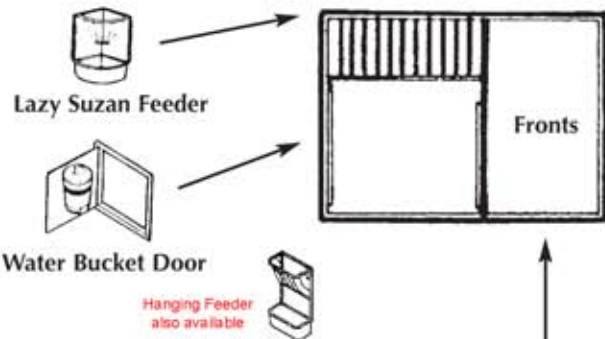

Handi-Klasp Stalls Components

Stall panel to be filled with solid 2" x 10" lumber. Available locally to save on freight

Sliding Door
Heavy duty industrial track with 8 sets of ball bearing rollers for long-life operation. Locks and guides are concealed for animal safety.

Half Door
Equipped with the unique and safe H-K shielded, spring-loaded latch.

Handi-Klasp Stalls Components Pricing