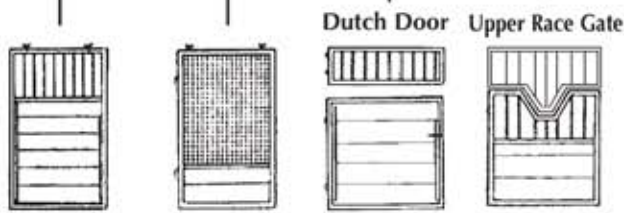

Handi-Klasp Stalls Components

Stall panel to be filled with solid 2" x 10" lumber. Available locally to save on freight

Sliding Door
Heavy duty industrial track with 8 sets of ball bearing rollers for long-life operation. Locks and guides are concealed for animal safety.

Half Door
Equipped with the unique and safe H-K shielded, spring-loaded latch.

Handi-Klasp Stalls Components Pricing