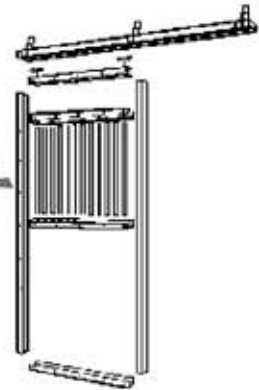

Handi-Klasp Economy "Kit Stalls"

Sliding Door Kit includes:

12 tubes, 30" long.
U-channel width for doors=44"
Actual door width=47"
Height=85 1/2"
8 sets of ball bearing rollers
commercial grade or track rollers

Economy Grill Kit
\$ 63.80

6' Grill Kit (includes)
20 tubes, 30" long & 2
Channels, 6' long

Channel Kit includes

2 Channels per box 86 1/2" long

Water Bucket Door
\$ 149.60

The Water Bucket Door

Compliments the swinging feeder to allow feeding and watering without going into the stall. Accepts standard 5 gal. plastic pail (not included)